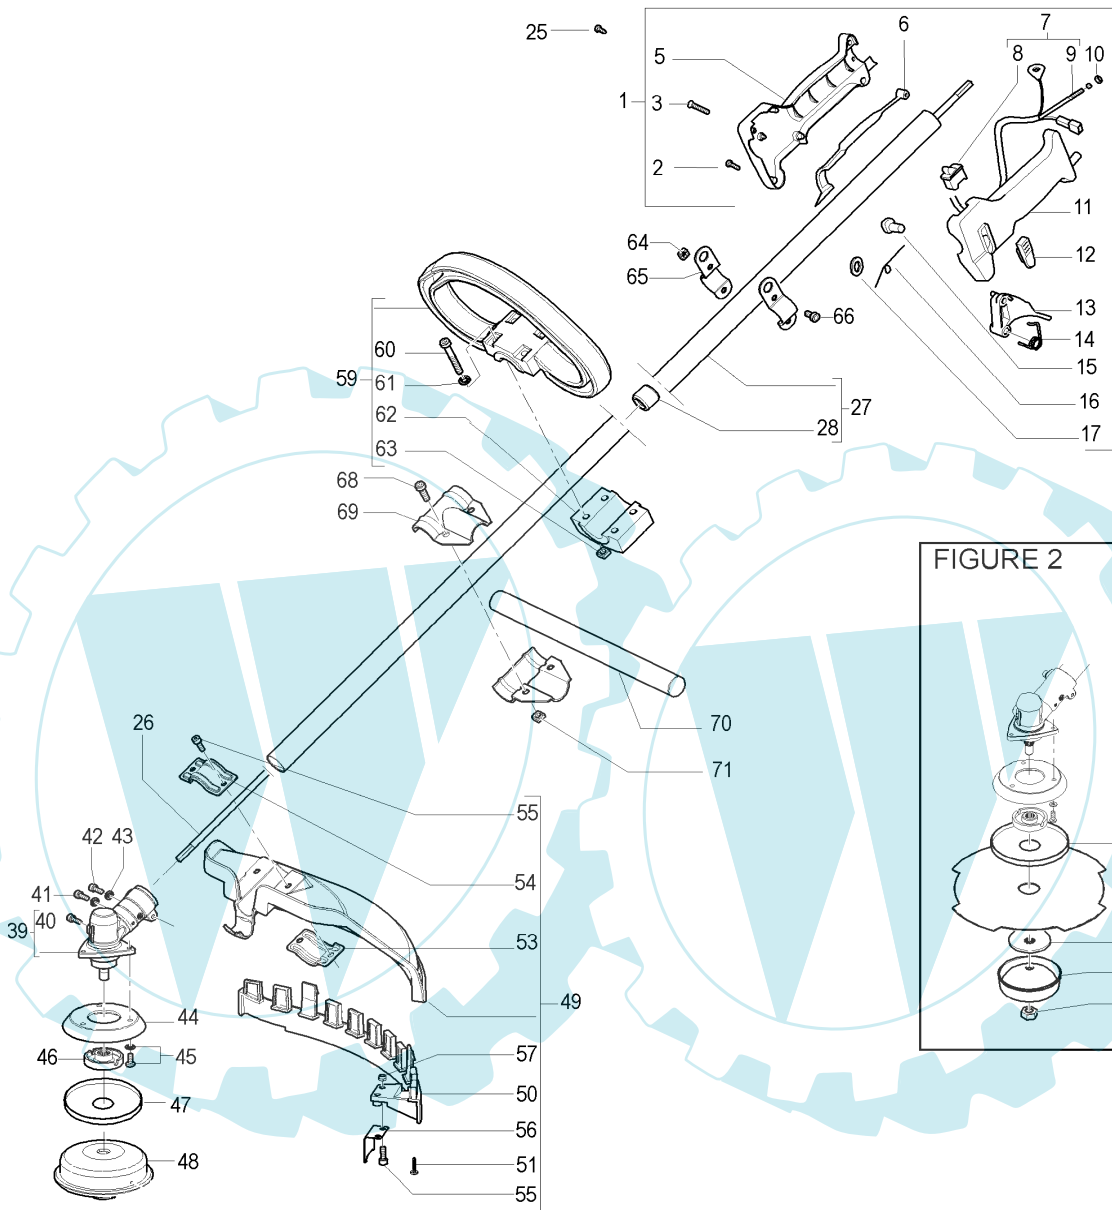

FIGURE 1

 **The Electrolux Group. The world's No.1 choice.**

Item	P/N McC	P/N ELX	Qty	DESCRIPTION
FIGURE 1				
1	227280	538227280	1	trigger box assy
2	• 240618	538240618	2	screw 3x16
3	• 240883	538240883	4	screw 3x20
5	• 229836	538229836	1	half trigger box (right)
6	• 229819	538229819	1	safety lever
7	• 227067	538227067	1	cable/switch assy
8	•• 236394	538236394	1	switch
9	•• 227053	538227053	1	gas cable
10	• 235912	538235912	1	nut M6
11	• 229837	538229837	1	half trigger box (left)
12	• 229824	538229824	1	throttle advance slide
13	• 241296	538241296	1	throttle trigger
14	• 240019	538240019	1	throttle trigger spring
15	• 229823	538229823	1	throttle advance pin
16	• 229973	538229973	1	throttle advance spring
17	• 227065	538227065	1	retain
25	236981	538236981	2	screw
26	240486	538240486	1	drive shaft
27	242442	538242442	1	shaft assy
28	• 228192	538228192	5	bushing
39	242728	538242728	1	gear box
40	• 240151	538240151	1	screw M8x10
41	235802	538235802	1	screw 5x14
42	235803	538235803	1	screw 5x25
43	236529	538236529	2	split washer
44	242729	538242729	1	flange adapter
45	240688	538240688	3	screw M5 and washer
A 46	242815	538242815	1	flange
B 47	241155	538241155	1	spacer
A 48		FIGURE 4	1	string head
B 49	249155	538249155	1	guard ass'y
B 50	• 242644	538242644	1	guard extension
51	• 240862	538240862	1	screw M5x14
53	• 242752	538242752	1	lower clamp
54	• 242629	538242629	1	upper clamp
55	• 227563	538227563	4	screw M5x16
56	• 241973	538241973	1	line cutter
57	• 229208	538229208	2	nut
59	227068	538227068	1	front handle assy
60	• 228320	538228320	4	screw
61	• 236936	538236936	4	washer
62	• 227046	538227046	1	clamp
63	• 236642	538236642	4	nut

Item	P/N McC	P/N ELX	Qty	DESCRIPTION
64	236642	538236642	2	nut M6
65	228152	538228152	2	harness clamp (1 half)
66	235911	538235911	2	screw M6x12
68	235911	538235911	2	screw
69	228146	538228146	2	safety pole guard clamp
70	246864	538246864	1	safety pole guard
71	236642	538236642	2	nut