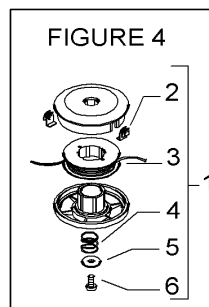

FIGURE 1

 **The Electrolux Group. The world's No.1 choice.**

Item	P/N McC	P/N ELX	Qty	DESCRIPTION
FIGURE 1				
1	227280	538227280	1	trigger box assy
2	• 240618	538240618	2	screw 3x16
3	• 240883	538240883	4	screw 3x20
5	• 229836	538229836	1	half trigger box (right)
6	• 229819	538229819	1	safety lever
7	• 227067	538227067	1	cable/switch assy
8	•• 236394	538236394	1	switch
9	•• 227053	538227053	1	gas cable
10	• 235912	538235912	1	nut M6
11	• 229837	538229837	1	half trigger box (left)
12	• 229824	538229824	1	throttle advance slide
13	• 241296	538241296	1	throttle trigger
14	• 240019	538240019	1	throttle trigger spring
15	• 229823	538229823	1	throttle advance pin
16	• 229973	538229973	1	throttle advance spring
17	• 227065	538227065	1	retain
25	236981	538236981	2	screw
26	240486	538240486	1	drive shaft
27	242442	538242442	1	shaft assy
28	• 228192	538228192	5	bushing
39	242728	538242728	1	gear box
40	• 240151	538240151	1	screw M8x10
41	235802	538235802	1	screw 5x14
42	235803	538235803	1	screw 5x25
43	236529	538236529	2	split washer
44	242729	538242729	1	flange adapter
45	240688	538240688	3	screw M5 and washer
A 46	242815	538242815	1	flange
B 47	241155	538241155	1	spacer
A 48		FIGURE 4	1	string head
B 49	249155	538249155	1	guard ass'y
B 50	• 242644	538242644	1	guard extension
51	• 240862	538240862	1	screw M5x14
53	• 242752	538242752	1	lower clamp
54	• 242629	538242629	1	upper clamp
55	• 227563	538227563	4	screw M5x16
56	• 241973	538241973	1	line cutter
57	• 229208	538229208	2	nut
59	227068	538227068	1	front handle assy
60	• 228320	538228320	4	screw
61	• 236936	538236936	4	washer
62	• 227046	538227046	1	clamp
63	• 236642	538236642	4	nut