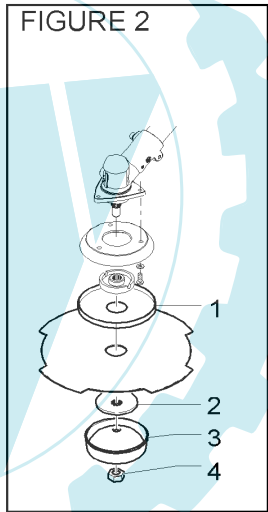

FIGURE 1

 **The Electrolux Group. The world's No.1 choice.**

Item	P/N McC	P/N ELX	Qty	DESCRIPTION
FIGURE 1				
1	227280	538227280	1	trigger box assy
2	• 240618	538240618	2	screw 3x16
3	• 240883	538240883	4	screw 3x20
5	• 229836	538229836	1	half trigger box (right)
6	• 229819	538229819	1	safety lever
7	• 227067	538227067	1	cable/switch assy
8	•• 236394	538236394	1	switch
9	•• 227053	538227053	1	gas cable
10	• 235912	538235912	1	nut M6
11	• 229837	538229837	1	half trigger box (left)
12	• 229824	538229824	1	throttle advance slide
13	• 241296	538241296	1	throttle trigger
14	• 240019	538240019	1	throttle trigger spring
15	• 229823	538229823	1	throttle advance pin
16	• 229973	538229973	1	throttle advance spring
17	• 227065	538227065	1	retain
25	236981	538236981	2	screw
26	240486	538240486	1	drive shaft
27	242442	538242442	1	shaft assy
28	• 228192	538228192	5	bushing
39	242728	538242728	1	gear box
40	• 240151	538240151	1	screw M8x10
41	235802	538235802	1	screw 5x14
42	235803	538235803	1	screw 5x25
43	236529	538236529	2	split washer
44	242729	538242729	1	flange adapter
45	240688	538240688	3	screw M5 and washer
A 46	242815	538242815	1	flange
B 47	241155	538241155	1	spacer
A 48		FIGURE 4	1	string head
B 49	249155	538249155	1	guard ass'y
B 50	• 242644	538242644	1	guard extension
51	• 240862	538240862	1	screw M5x14
53	• 242752	538242752	1	lower clamp
54	• 242629	538242629	1	upper clamp
55	• 227563	538227563	4	screw M5x16
56	• 241973	538241973	1	line cutter
57	• 229208	538229208	2	nut
59	227068	538227068	1	front handle assy
60	• 228320	538228320	4	screw
61	• 236936	538236936	4	washer
62	• 227046	538227046	1	clamp
63	• 236642	538236642	4	nut